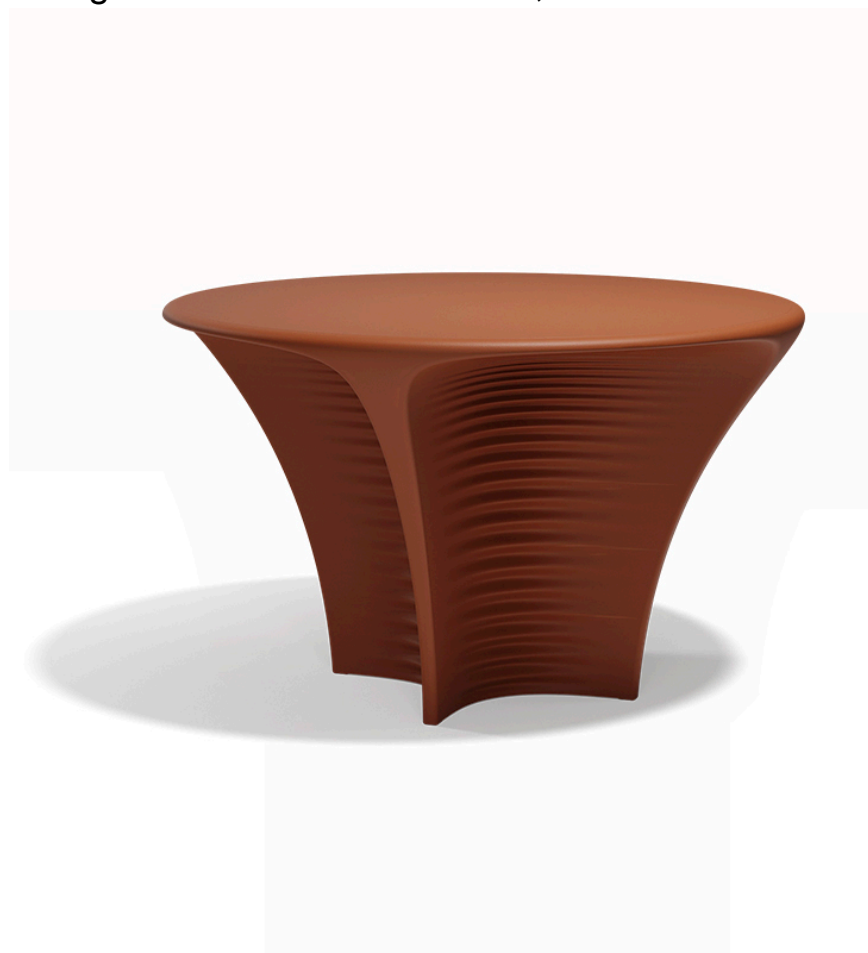

## Biophilia table ø120x72

by Ross Lovegrove

Ross Lovegrove's Biophilia collection is a magnetic encounter between nature and design, where each piece seems to emerge from the earth with a life of its own. Inspired by the fluid forms of Art Nouveau and the organic majesty of Antoni Gaudí's Sagrada Família, Biophilia invites you to rediscover a connection with the natural environment through an aesthetic that breathes, flows and blends in with the space.

### Description

Made of polyethylene resin by rotational moulding. 100% Recyclable. Item suitable for indoor and outdoor use. Available in different finishes.

Weight: 59.69 Kg

BIOPHILIA Mesa  
BIOPHILIA Dining Table